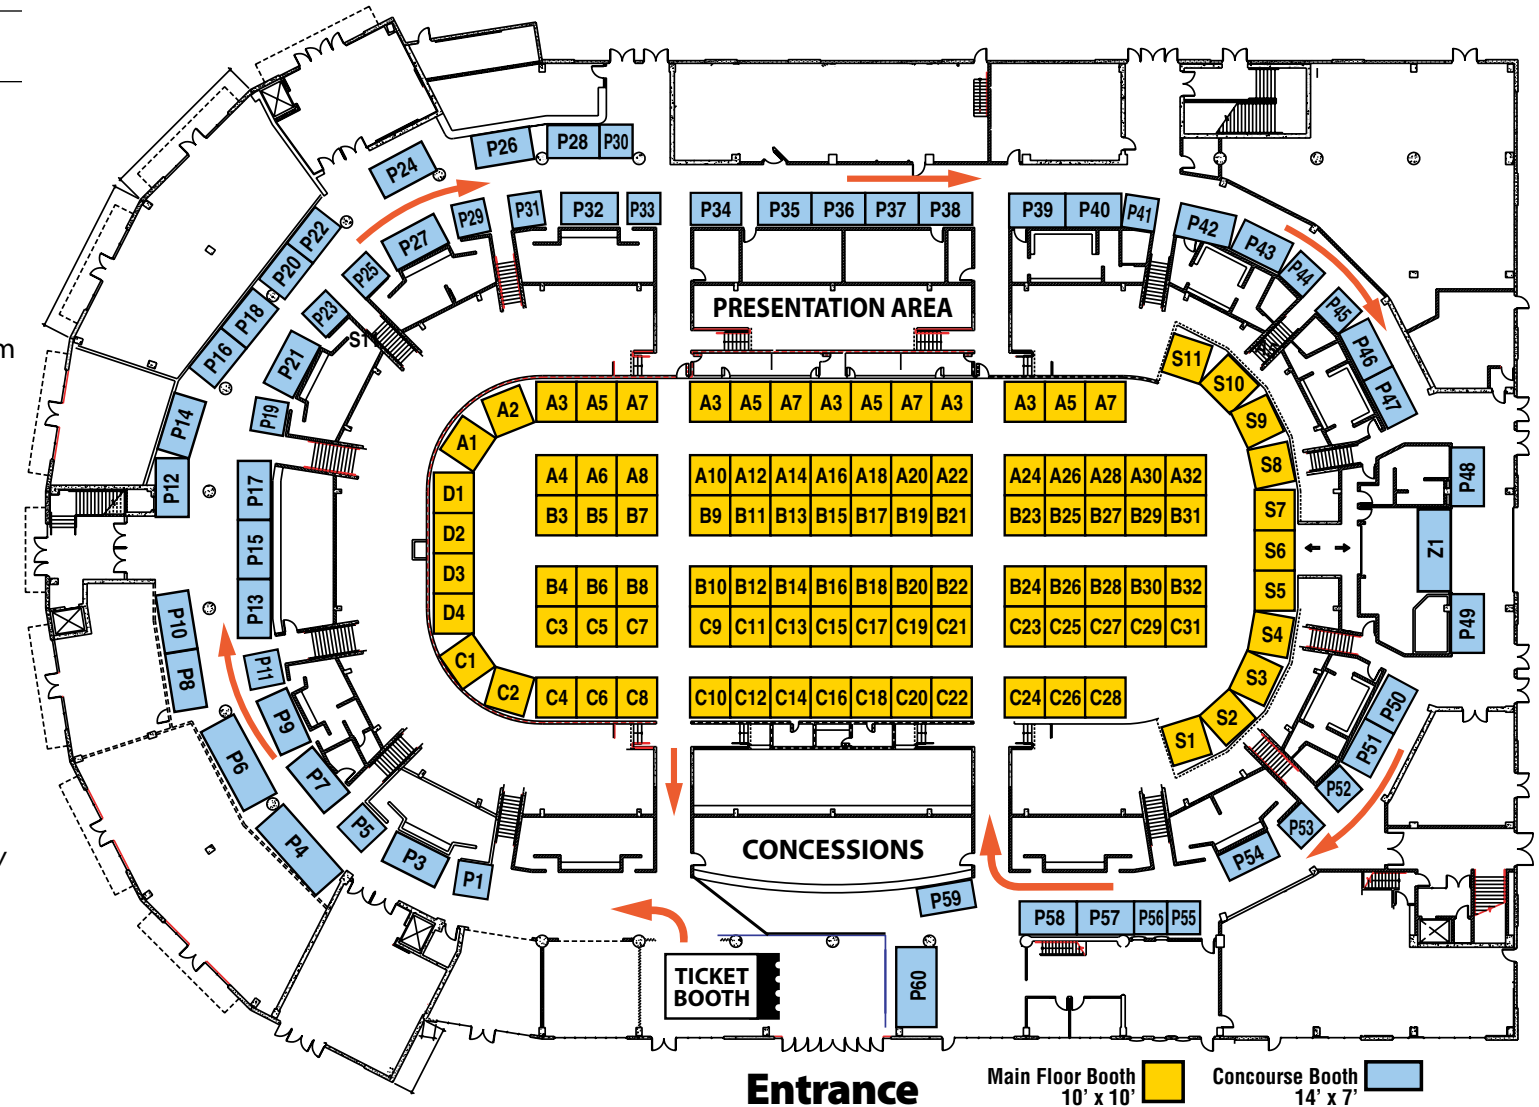

THE **2010** Kelowna HOME SHOW

'It's all about good business in the Okanagan'
3 days of endless opportunities!
February 26 - 28, 2010

11th Annual Home Show

Brings New Dates - More Buyers!

February 26 - 28, 2010

Move In

Thursday Feb.25,
8am 6pm

Show Hours

Friday, Feb. 26, 4 pm - 9 pm
Saturday, Feb. 27, 10 am - 6 pm
Sunday, Feb. 28, 10 am - 4:30 pm

Move Out

Sunday Feb. 28, 4pm - 10 pm

Booth Rates (GST extra)

All main floor 100 sq. ft.
corners - $10 per sq.ft.

All other main floor
combinations - $9 per sq.ft.

All perimeter exhibits (7' x 14')
$8 per sq.ft.

What's included

- 8' high back drape
- One 800 Watt duplex outlet
- 5 staff badges at no charge
- Free listing in the *Official Show Guide*
- Complimentary material handling and crate storage
- Full Advertising Campaign

For show or exhibit information call

1.780.424.0515 or
1.800.316.7366
or Fax: 780.413.6224
showswork.com

In the main exhibit area, you will be required to provide some form of floor covering for your exhibit.

For show or exhibit information call: 1.780.424.0515 or 1.800.316.7366
or Fax: 780.413.6224 showswork.com