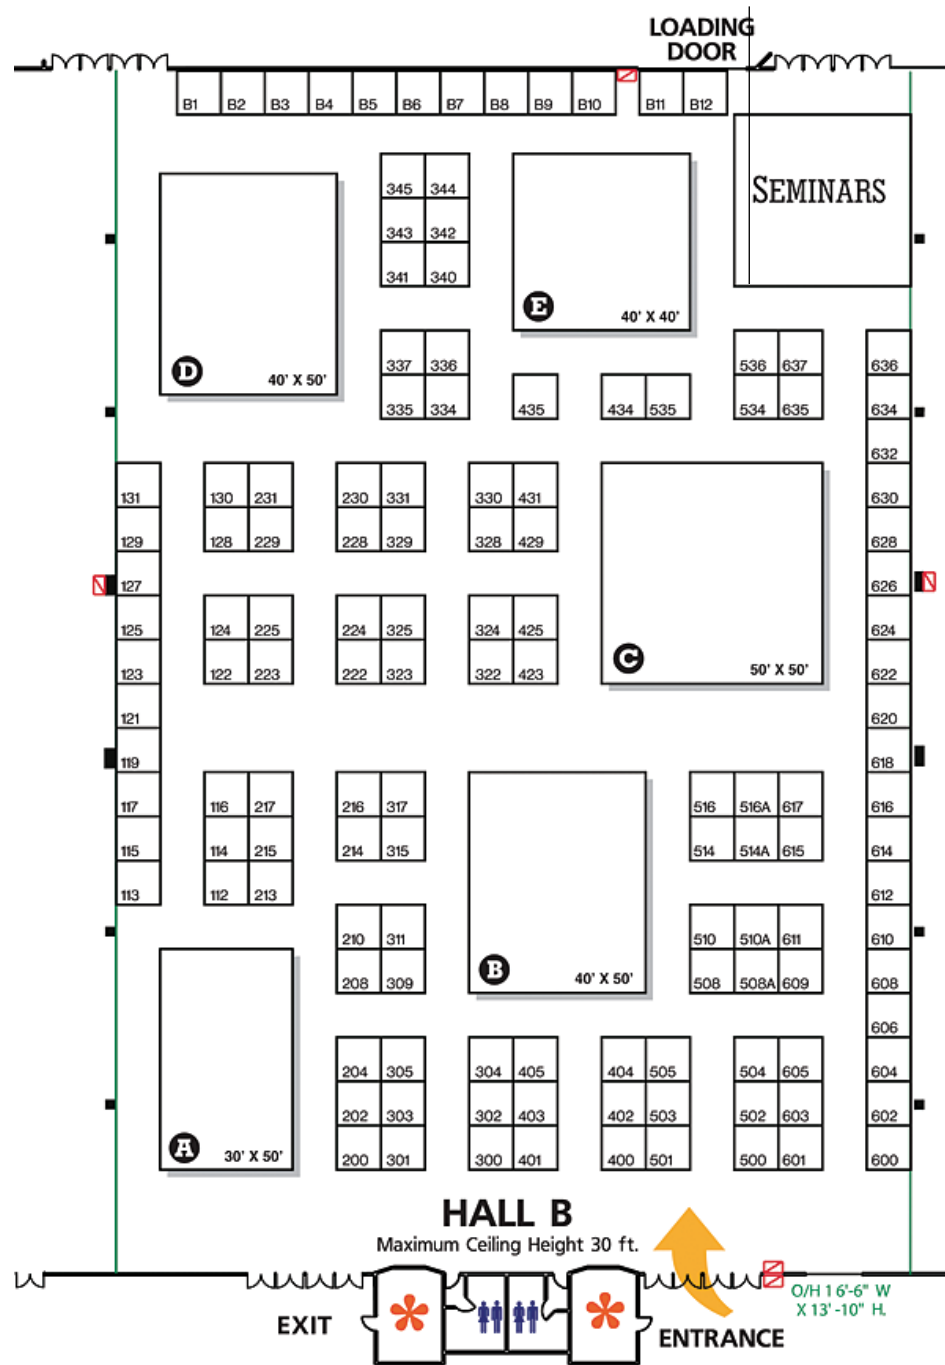

## Second Annual Calgary Log and Cottage Show 2010

HALL B, BMO Centre,  
Stampede Park  
Calgary, Alberta  
April 9-11, 2010

The LOG & COTTAGE Show returns to Calgary. In April 2010 thousands of buyers from southern Saskatchewan, Alberta, British Columbia and the northern United States will be able to satisfy their senses. Some of the best log and timber frame construction in North America will be right before their eyes. *The 2010 Calgary Log and Cottage Show* promises a whole new look and feel. Contact us now. **1.780.424.0515** or **1.800.316.7366**.

Second Annual Calgary Log and Cottage Show '2010'  
Featuring – Building – Vacation Properties – Support Trades

HALL B, BMO Centre, Stampede Park, Calgary, Alberta

#### RATES (plus gst) till Dec 15/09

10' x 10' corners - \$12  
100 - 399 sq.ft. - \$10 per sq.ft.  
400 - 799 sq.ft. - \$9 per sq.ft.  
800+ sq.ft. - rates available by request

#### After Dec. 15, 2009

10' x 10' corners - \$14 per sq.ft.  
100 - 399 sq.ft. - \$12 per sq.ft.  
400 - 799 sq.ft. - \$10 per sq.ft.  
800+ sq.ft. - rates available by request

All prices quoted are PLUS 5% GST  
No other taxes applicable.  
Outside bulk rates - negotiated