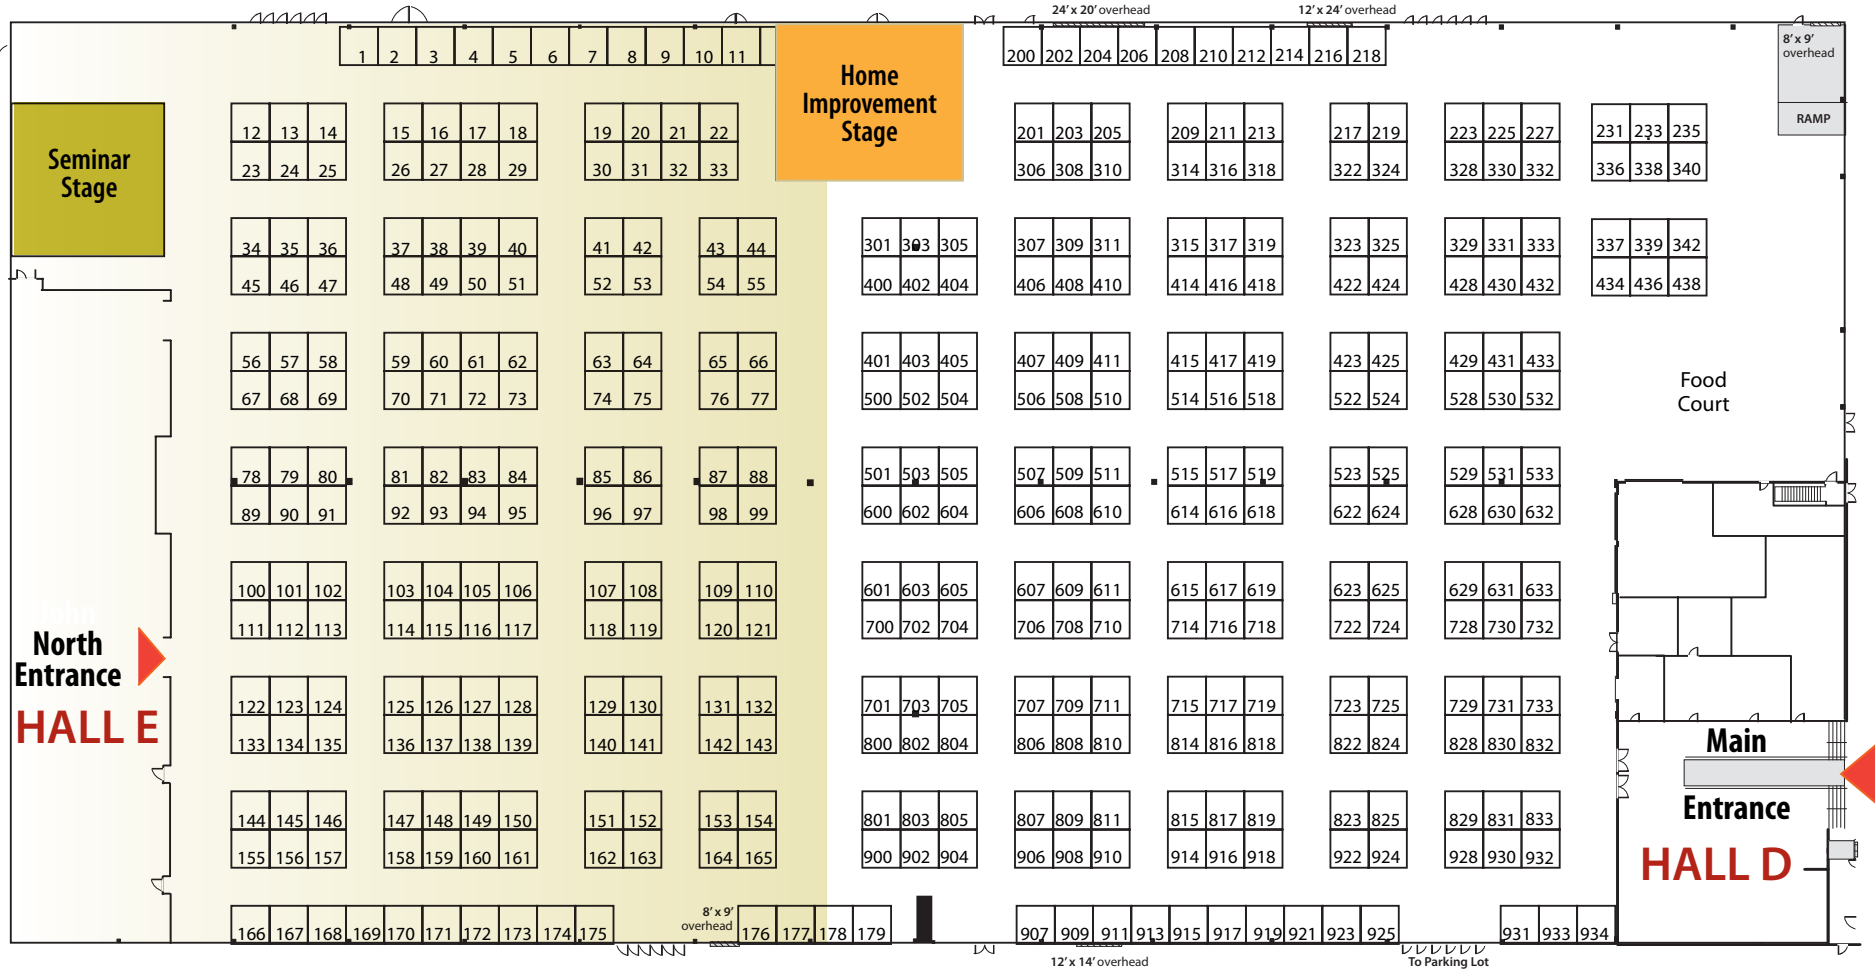

SASKATOON LOG & COTTAGE SHOW

October 22 - 24, 2010
PrairieLand Park
Saskatoon, SK

SHOW SCHEDULE

Move In
for Feature Structure Builders ONLY
Tuesday, Oct. 19 - by Appointment

General Move-In
Wednesday Oct. 20 8am - 6pm
Thursday Oct. 21 8am - 8pm
Friday Oct. 22 8am - 10am

SHOW HOURS

Friday Oct. 22 - Noon - 9pm
Saturday Oct. 23 - 10am - 7pm
Sunday Oct. 24 - 10am - 4:30pm

Move Out
Sunday Oct. 24 - 5pm to 10pm
Monday, Oct. 25 - 8am to 2pm

APPROPRIATE FLOORING MATERIAL IS
MANDATORY IN THIS EVENT.

SHOW RATES

10'x10' corners - $12 per sq.ft.
100-399 sq.ft.(in-line) $10 per sq.ft.
400-900 sq.ft.- $9.00 per sq.ft.
Bulk Space Rates available on request

BOOTH SPACE INCLUDES

- 8' back and 3' side drapes
- One duplex electrical outlet
- 5 exhibitor badges
- On-site display contractor
- Major media campaign

SASKATOON HOME IMPROVEMENT SHOW

October 22 - 24, 2010
PrairieLand Park
Saskatoon, SK

register now!

www.showswork.com

phone 780.424.0515

toll free 1.800.316.7366

fax 780.413.6224

showswork.com

'welcome to the second selling season!'

'moving from recovery to expansion in Saskatchewan'