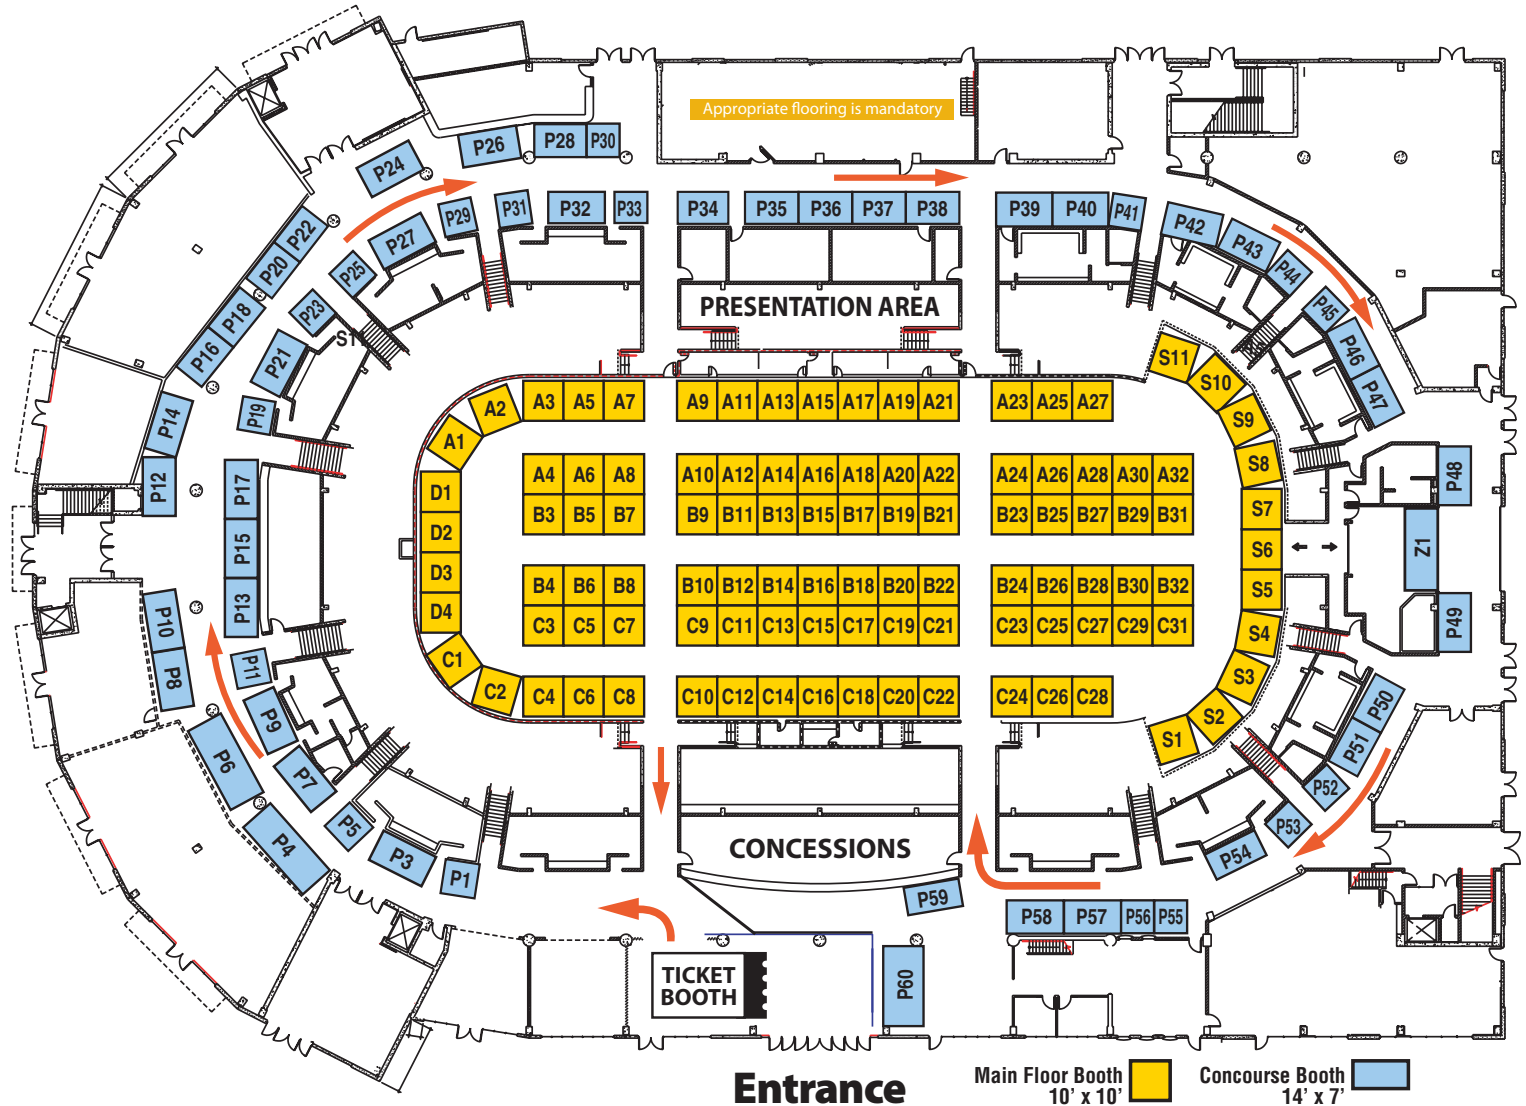

THE 12th ANNUAL Kelowna HOME SHOW

'It's all about good business in the Okanagan'
3 days of endless opportunities!
February 25 - 27, 2011

12th Annual Home Show

Brings New Dates -
More Buyers!

February 25 - 27, 2011

Move In

Thursday Feb. 24,
8am - 6pm

Show Hours

Friday, Feb. 25, 12 noon - 8pm
Saturday, Feb. 26, 10am - 6pm
Sunday, Feb. 27, 10am - 4pm

Move Out

Sunday Feb. 27, 4pm - 10 pm

Booth Rates (GST extra)
All main floor 100 sq. ft.
corners - $10 per sq.ft.

All other main floor
combinations - $9 per sq.ft.

All perimeter exhibits (7' x 14')
$8 per sq.ft.

What's included

- 8' high back drape
- One 800 Watt duplex outlet
- 5 staff badges at no charge
- Free listing in the *Official Show Guide*
- Complimentary material handling and crate storage
- Full Advertising Campaign

For show or exhibit
information call

1.780.424.0515 or
1.800.316.7366
or Fax: 780.413.6224
showswork.com

In the main exhibit area, you will be required to provide some form of floor covering for your exhibit.

For show or exhibit information call: 1.780.424.0515 or 1.800.316.7366
or Fax: 780.413.6224 showswork.com